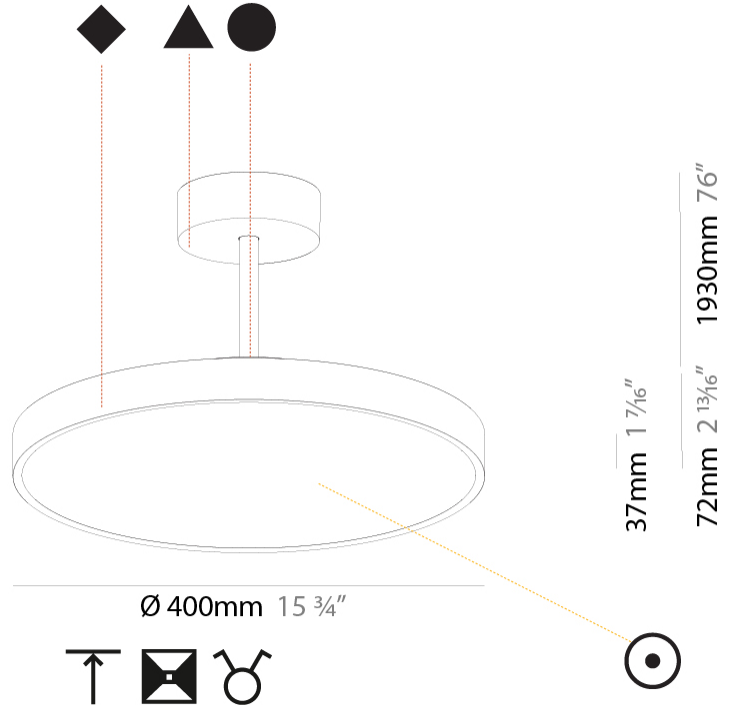

GENERAL

Series: Sign Diva Tube
Subseries: Sign Diva Tube
Brand: Prolicht
Division: Architectural
Mounting Type: Suspension
Mounting Location: Ceiling
Subcategory: Pendant

PHYSICAL

Shape: Round
Diameter (mm): 400
Diameter (in): 15 3/4
Height (mm): 72
Height (in): 2 13/16
Max. Overall Height (mm): 2002
Max. Overall Height (in): 78 13/16
Light Distribution: Direct / Indirect
Weight (kg): 3.314
Weight (lbs): 7.306
Diffuser: PMMA - Opal / Micro-Prism / Sparkling Secret / Vintage Industrial
Fixture Finish: SSR / BKV / CWI / CRY / HAB / UFT / ITA / RUA / FTG / MYG / LOD / PUS / FRO / FUP / KIA / POP / BLS / SPG / MEY / GOH / GUM / CHC / COM / ABZ / JAG / OBR / MOS / ROR
Fixture Material: Extruded Aluminum / Steel

ELECTRICAL

Lamp Type: LED (Zhaga Standard)
Input Wattage (W): 30
Total Output Wattage (W): 27.8
Dimming: Tri-Mode (Non-Dimming and Phase Dimming (120Vac only) and 0-10V Dimming)
Driver Included: Yes
Driver Location: Integrated
Driver Type: Constant Current - Universal
Driver Class: Class 2
Input Voltage (V): 120 - 277
Constant Current (MA): 500 / 350

LED

Color Temperature (°K): 3000 / 3500 / 4000
Max. Delivered Lumen (lm): 3049 / 3019 / 3055 / 3117
Nominal Lumen (lm): 4182 / 4142 / 4189 / 4275
CRI: >90 CRI
Lamp Life (hrs): 50000

OPTICAL

RATINGS AND CERTIFICATIONS

Certified By: Certified for North American Standards
IP rating: IP20